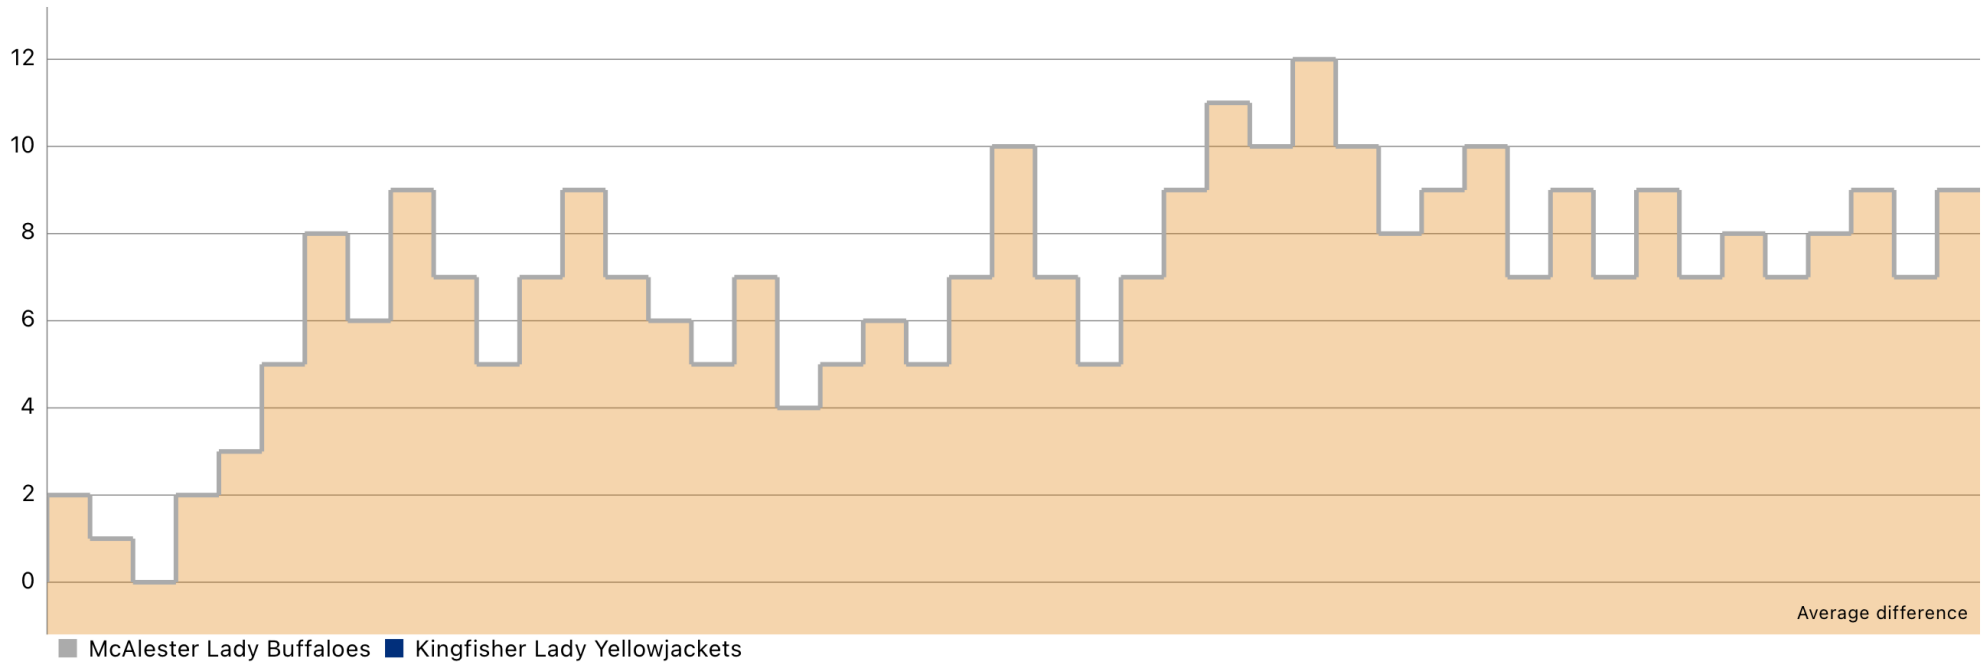

McAlester Lady Buffaloes (45) vs (36) Kingfisher Lady Yellowjackets

Basketball
Stats Assistant

Game report (Dec 28, 2023)

Points	Q1	Q2	Q3	Q4	Total
McAlester Lady Buffaloes	15	8	13	9	45
Kingfisher Lady Yellowjackets	6	9	7	14	36