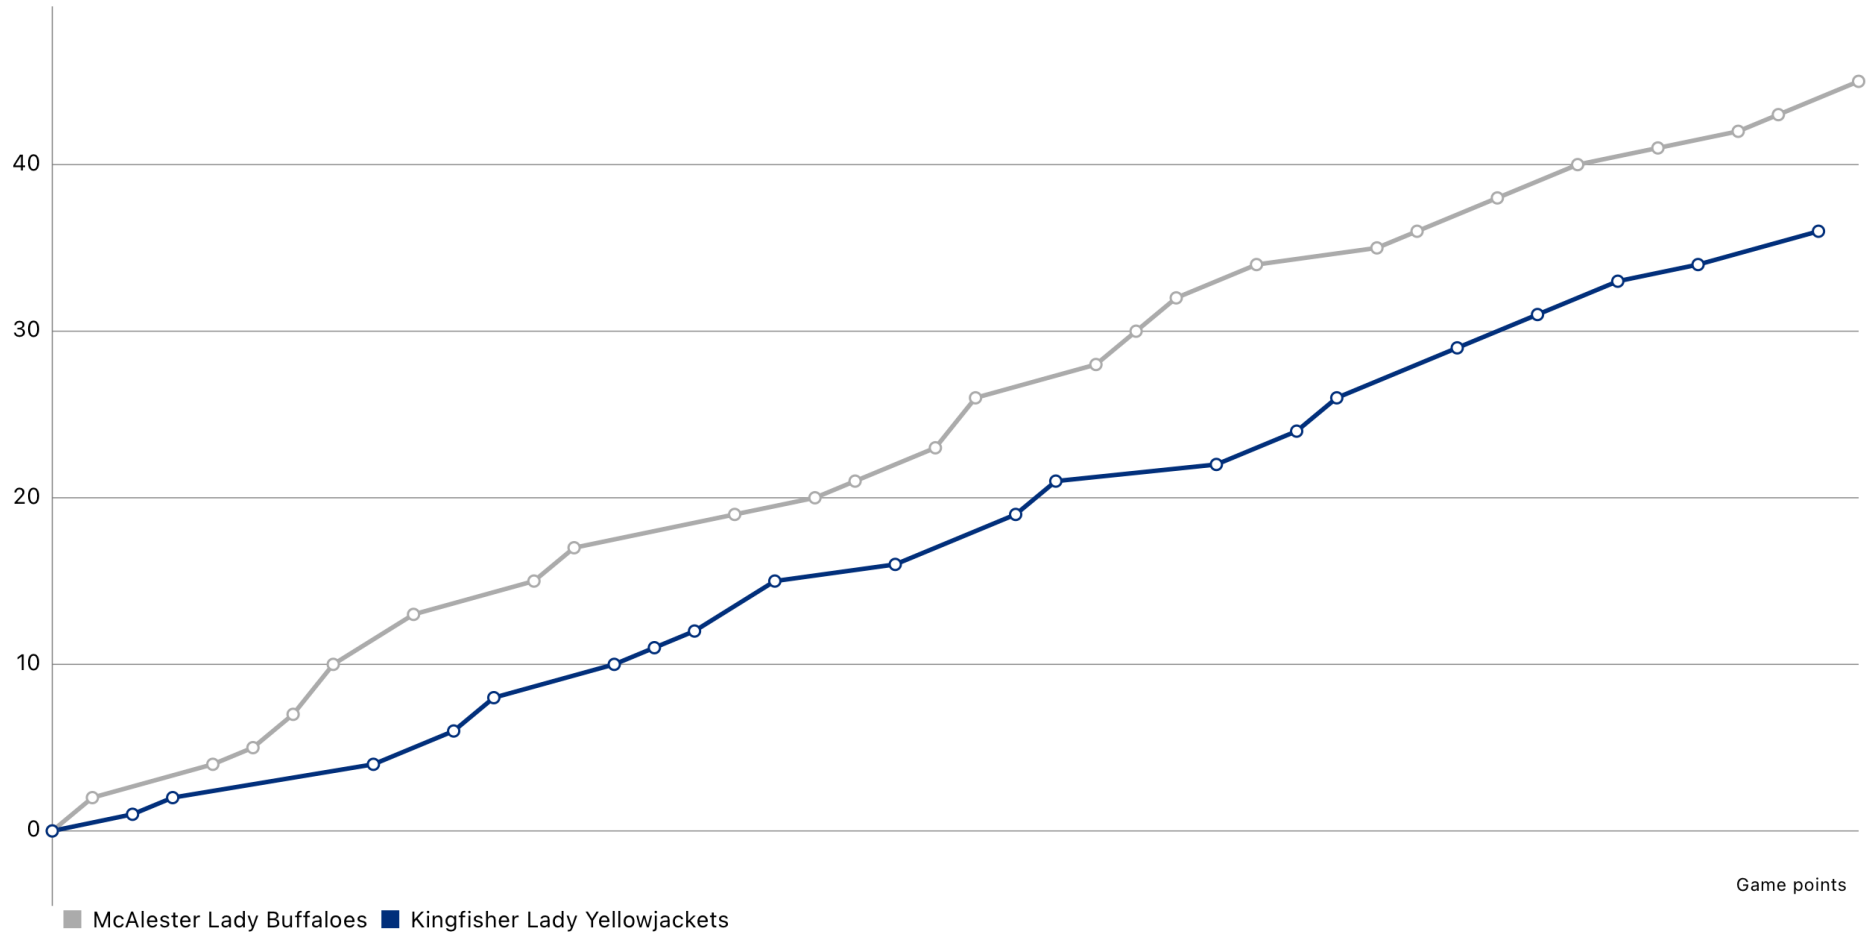

McAlester Lady Buffaloes (45) vs (36) Kingfisher Lady Yellowjackets

Basketball
Stats Assistant

Game report (Dec 28, 2023)

Points	Q1	Q2	Q3	Q4	Total
McAlester Lady Buffaloes	15	8	13	9	45
Kingfisher Lady Yellowjackets	6	9	7	14	36