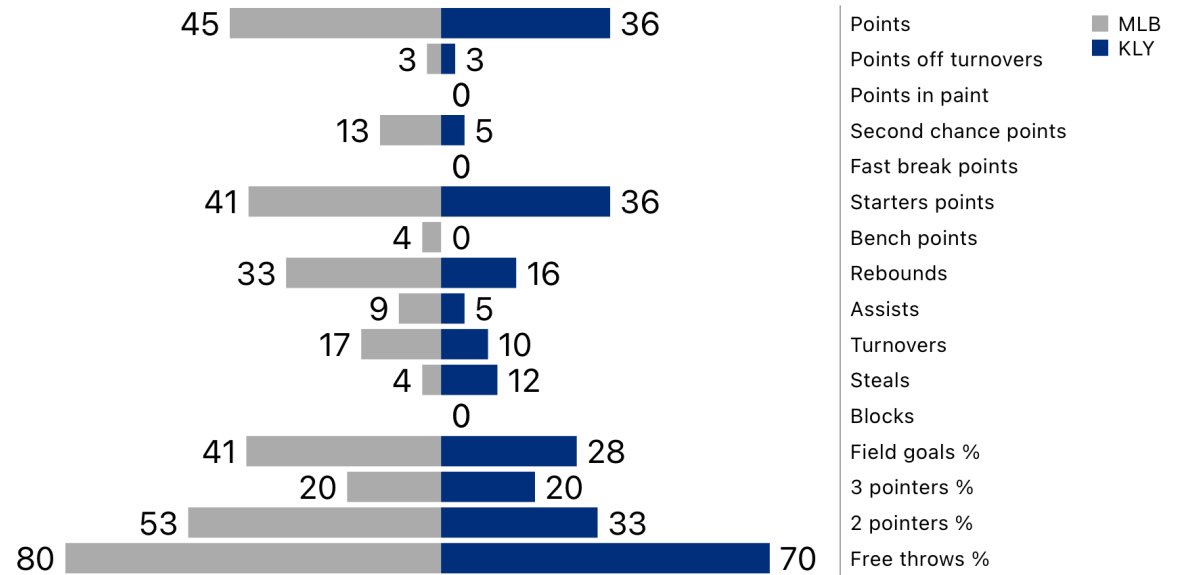

McAlester Lady Buffaloes (45) vs (36) Kingfisher Lady Yellowjackets

Basketball
Stats Assistant

Game report (Dec 28, 2023)

Points	Q1	Q2	Q3	Q4	Total
McAlester Lady Buffaloes	15	8	13	9	45
Kingfisher Lady Yellowjackets	6	9	7	14	36

Possessions	Q1	Q2	Q3	Q4	Total
McAlester Lady Buffaloes	14	14	12	9	49
Kingfisher Lady Yellowjackets	12	14	11	11	49

McAlester Lady Buffaloes	Team leaders	Kingfisher Lady Yellowjackets
Tori Kilburn (12)	Points	Raegan Snider (15)
Ti'Heiress Davis (3)	Assists	Peyton Walker, Raegan Snider (2)
Tori Kilburn (10)	Rebounds	Raegan Snider (6)
Jada Ponce (15)	Efficiency	Raegan Snider (11)