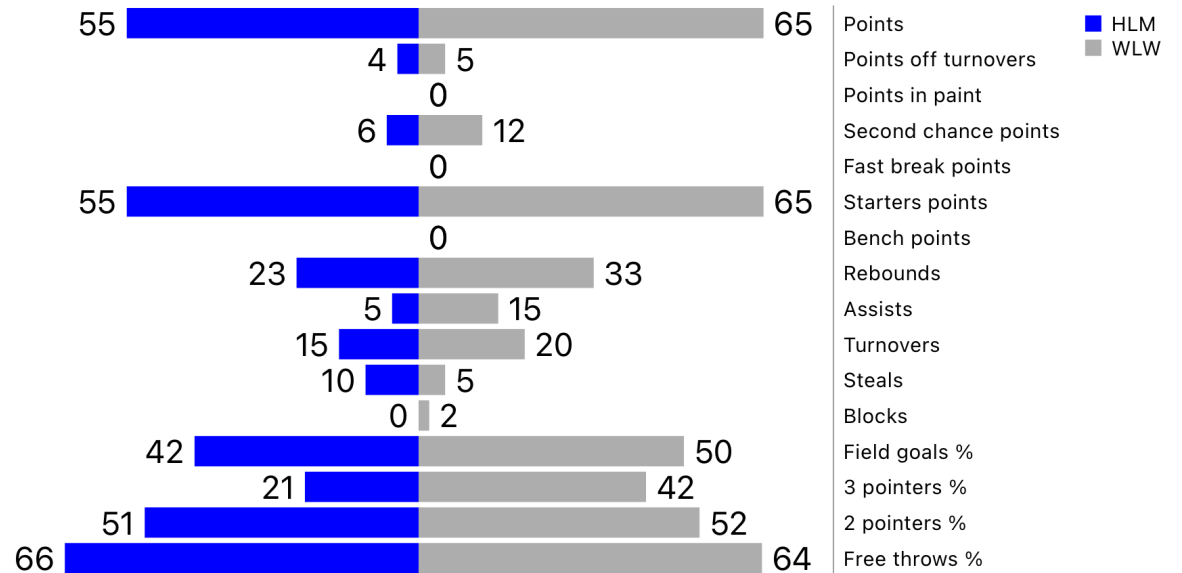

Hartshorne Lady Miners (55) vs (65) Washington Lady Warriors

Basketball
Stats Assistant

Game report (Dec 28, 2023)

Points	Q1	Q2	Q3	Q4	Total
Hartshorne Lady Miners	21	6	19	9	55
Washington Lady Warriors	16	18	12	19	65

Possessions	Q1	Q2	Q3	Q4	Total
Hartshorne Lady Miners	16	13	14	17	60
Washington Lady Warriors	16	15	16	16	63

Hartshorne Lady Miners	Team leaders	Washington Lady Warriors
Brooklyn Suringer (24)	Points	Breanna Lindert (23)
Jayda Moore, Sofia Camp (2)	Assists	Kelby Beller (7)
Lexis Vicars (8)	Rebounds	Breanna Lindert (14)
Brooklyn Suringer (23)	Efficiency	Breanna Lindert (24)