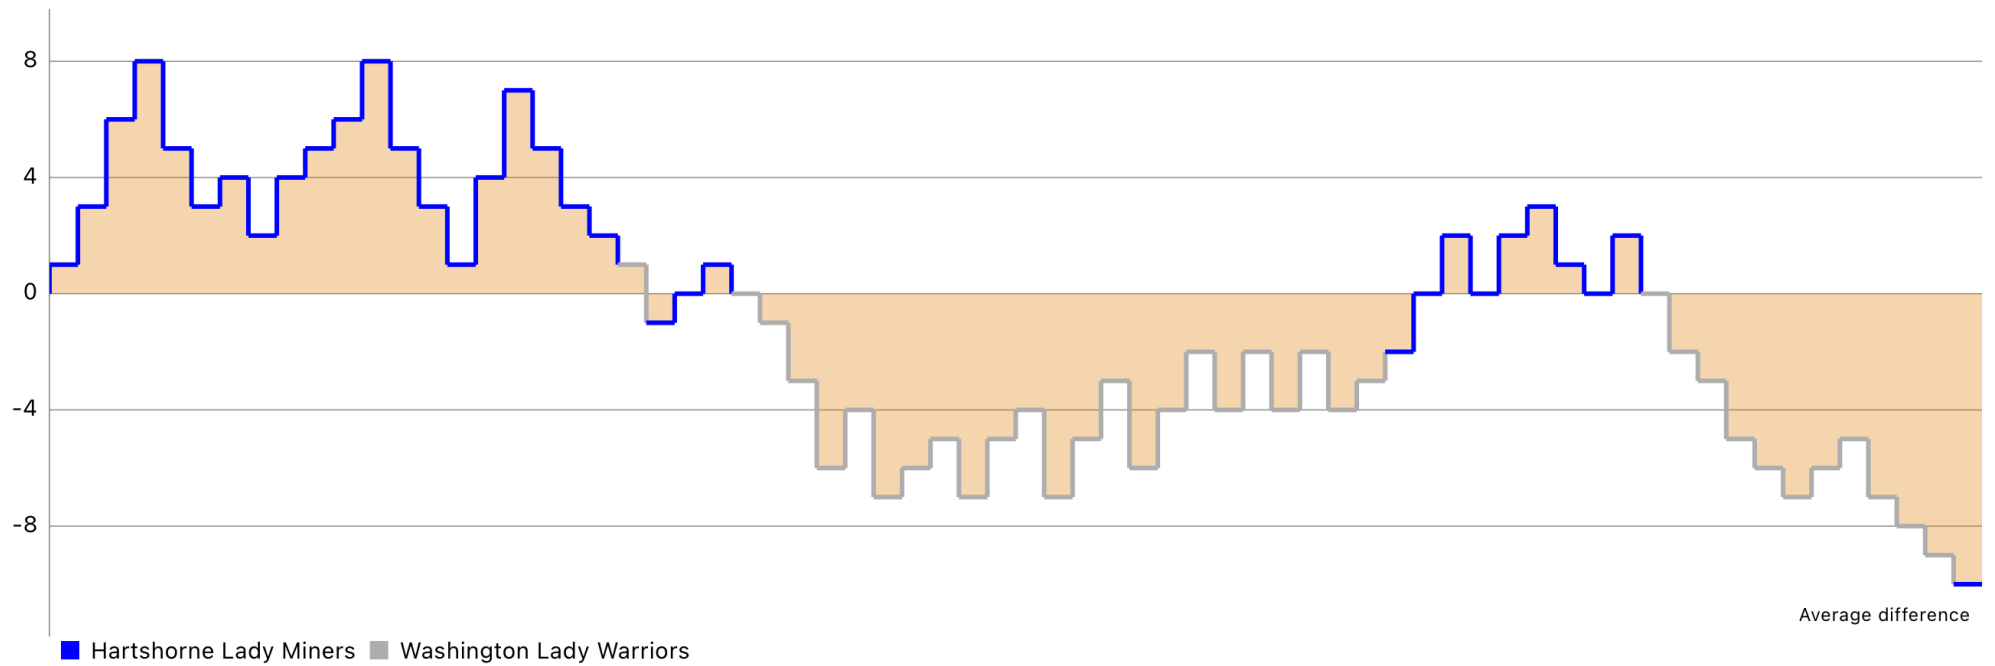

Hartshorne Lady Miners (55) vs (65) Washington Lady Warriors

Basketball
Stats Assistant

Game report (Dec 28, 2023)

Points	Q1	Q2	Q3	Q4	Total
Hartshorne Lady Miners	21	6	19	9	55
Washington Lady Warriors	16	18	12	19	65