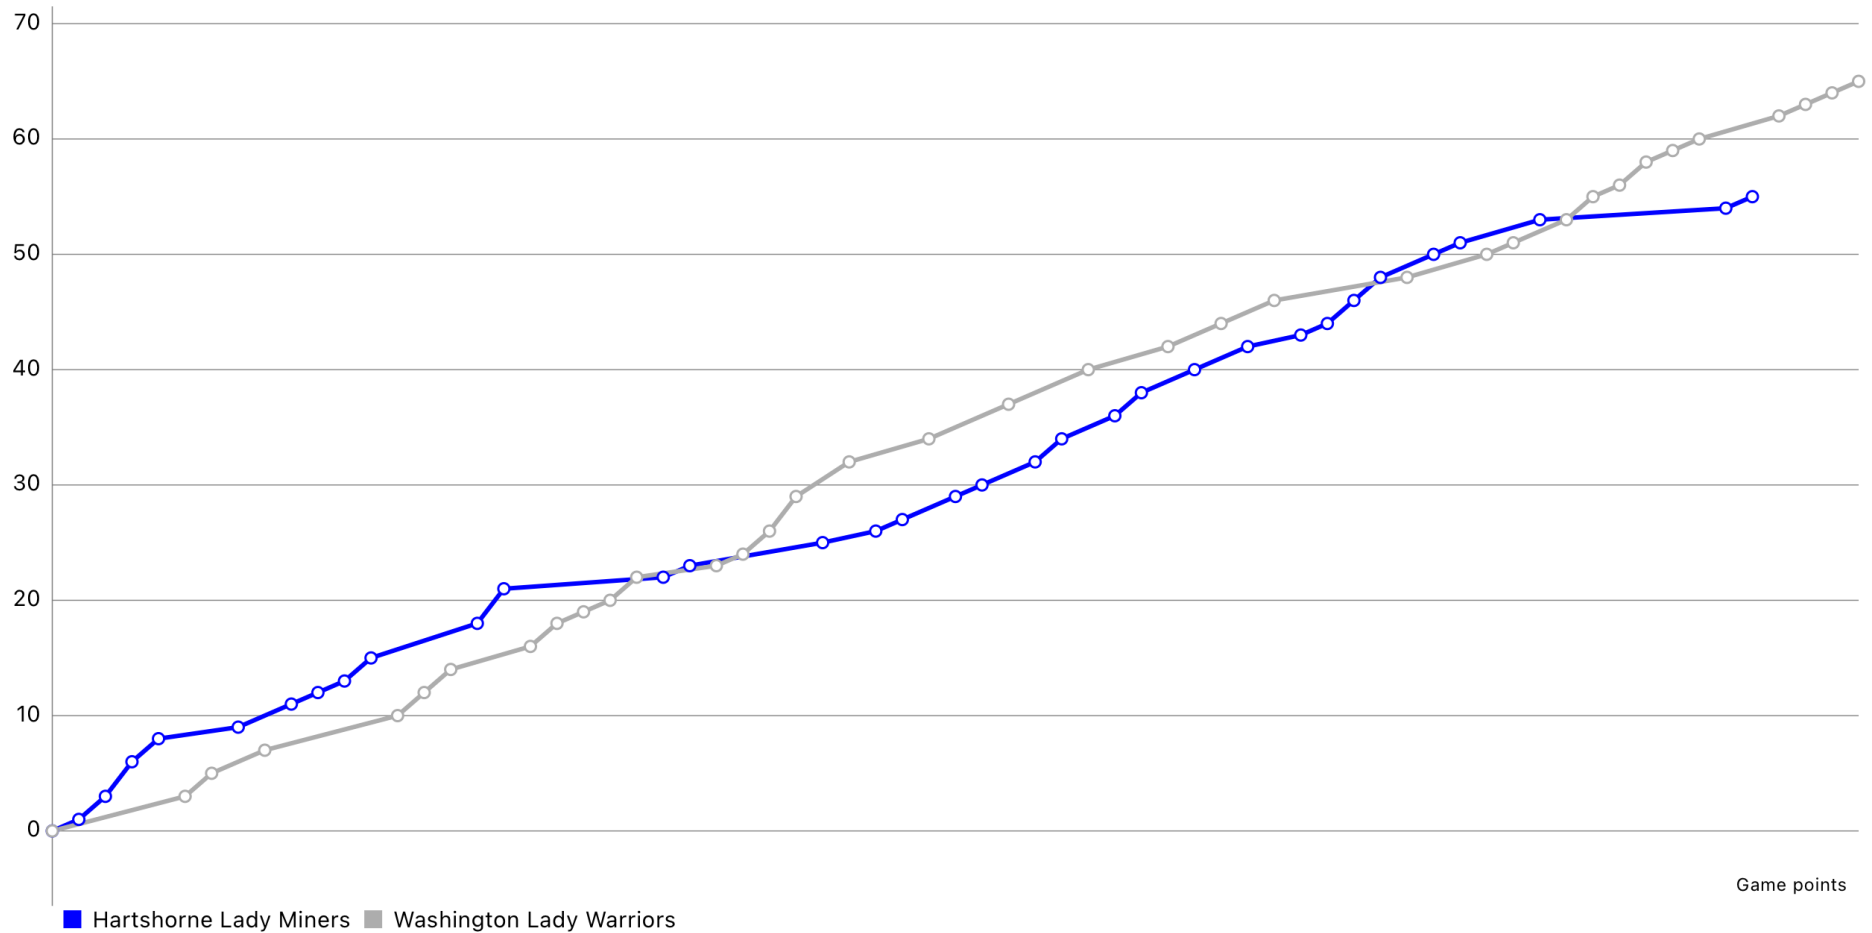

Hartshorne Lady Miners (55) vs (65) Washington Lady Warriors

Basketball
Stats Assistant

Game report (Dec 28, 2023)

Points	Q1	Q2	Q3	Q4	Total
Hartshorne Lady Miners	21	6	19	9	55
Washington Lady Warriors	16	18	12	19	65