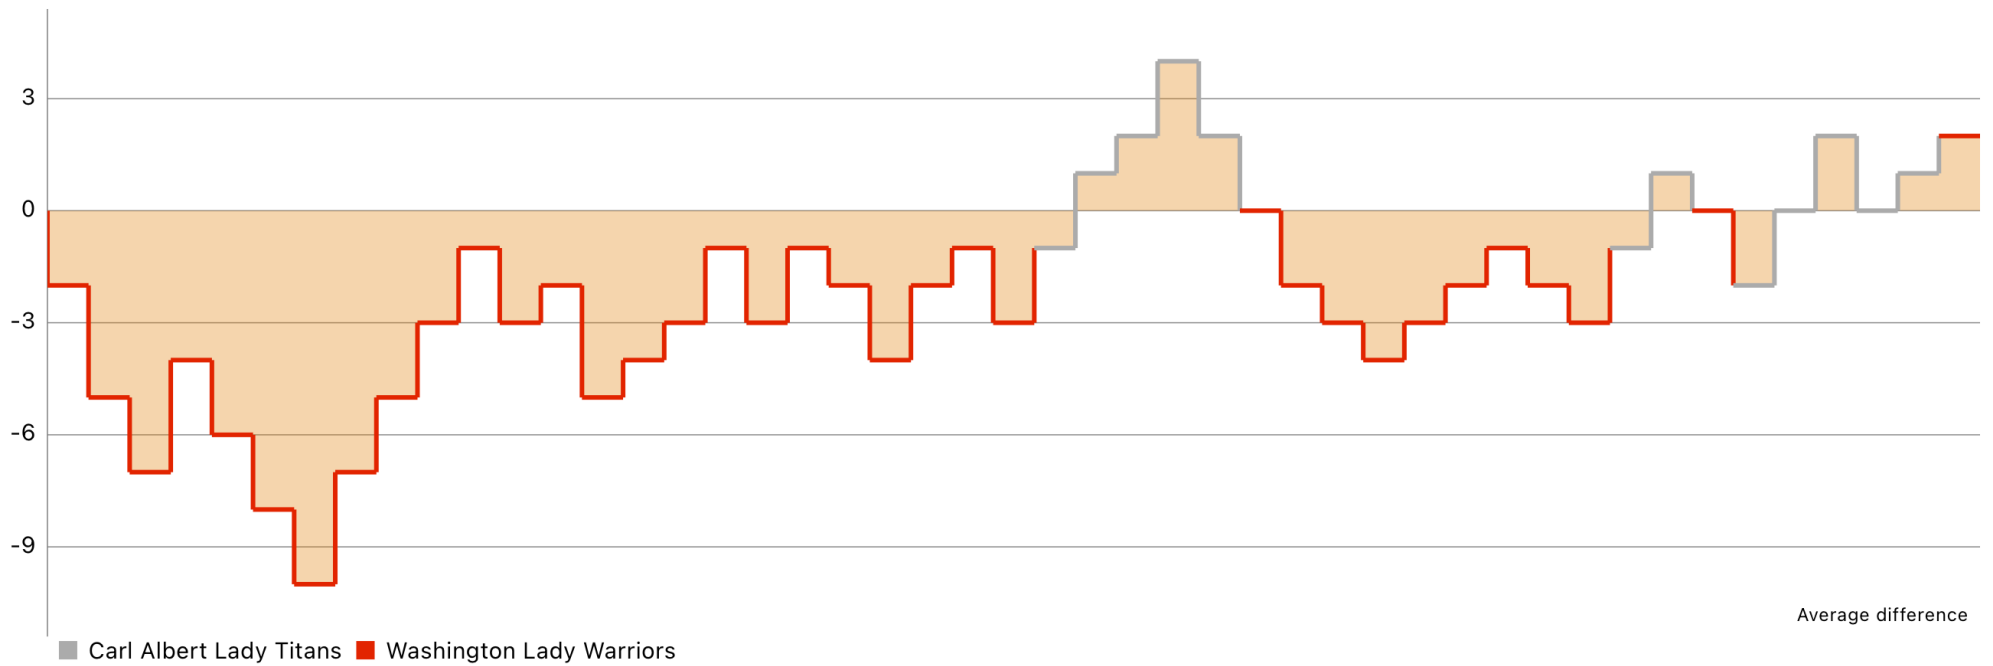

# Carl Albert Lady Titans (42) vs (40) Washington Lady Warriors

Basketball  
Stats Assistant

Game report (Dec 30, 2023)

Points	Q1	Q2	Q3	Q4	Total
Carl Albert Lady Titans	8	11	10	13	42
Washington Lady Warriors	13	8	12	7	40