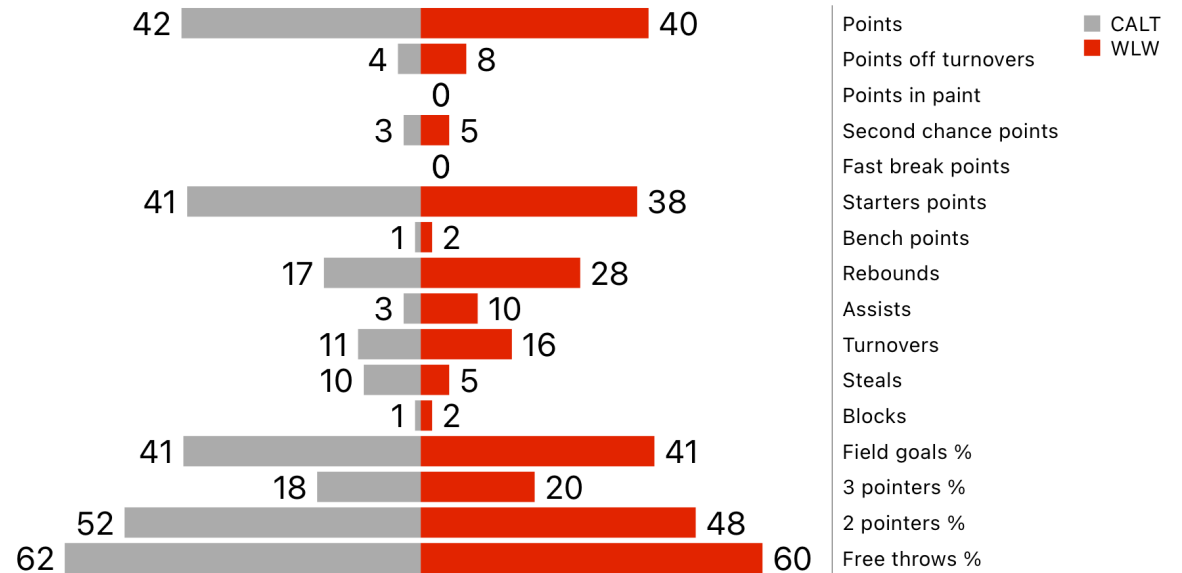

# Carl Albert Lady Titans (42) vs (40) Washington Lady Warriors

Basketball  
Stats Assistant

Game report (Dec 30, 2023)

Points	Q1	Q2	Q3	Q4	Total
Carl Albert Lady Titans	8	11	10	13	42
Washington Lady Warriors	13	8	12	7	40

Possessions	Q1	Q2	Q3	Q4	Total
Carl Albert Lady Titans	12	8	14	13	48
Washington Lady Warriors	12	11	12	12	48

Carl Albert Lady Titans	Team leaders	Washington Lady Warriors
Ausha Moore ( 15 )	Points	Kelby Beller ( 14 )
Ausha Moore ( 2 )	Assists	Jayden Wells ( 3 )
Jakary Brown ( 4 )	Rebounds	Breanna Lindert ( 9 )
Ausha Moore ( 14 )	Efficiency	Breanna Lindert ( 18 )