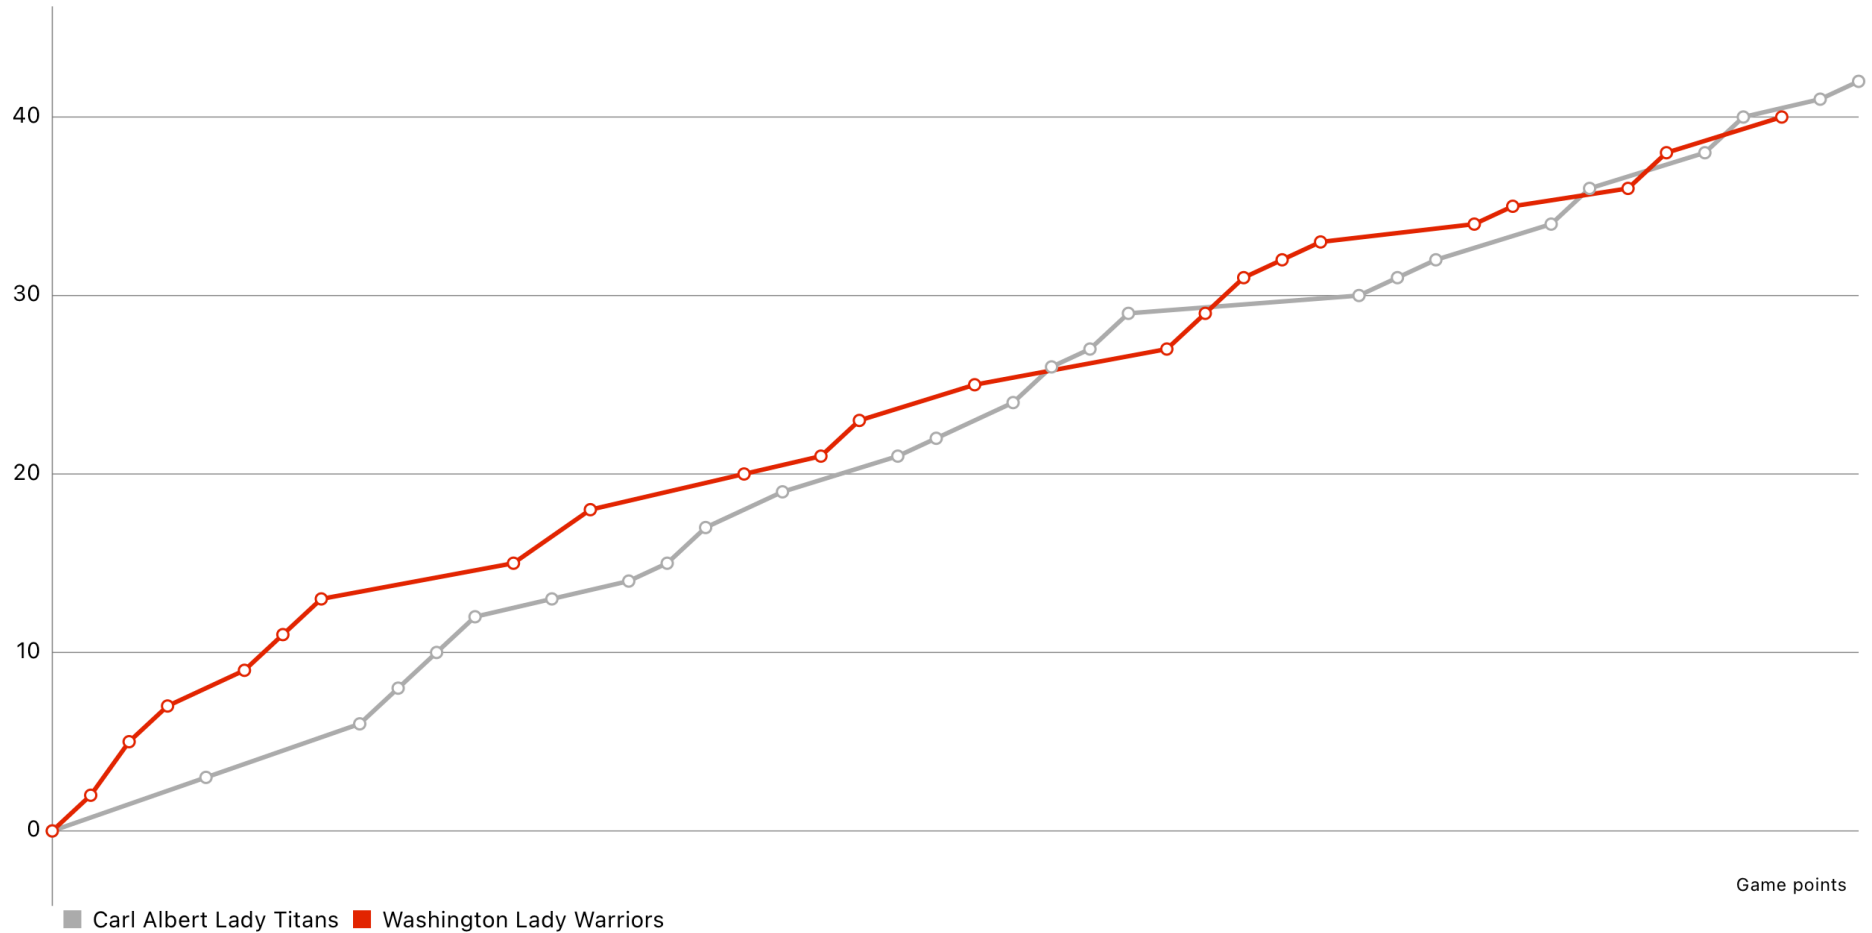

# Carl Albert Lady Titans (42) vs (40) Washington Lady Warriors

Basketball  
Stats Assistant

Game report (Dec 30, 2023)

Points	Q1	Q2	Q3	Q4	Total
Carl Albert Lady Titans	8	11	10	13	42
Washington Lady Warriors	13	8	12	7	40